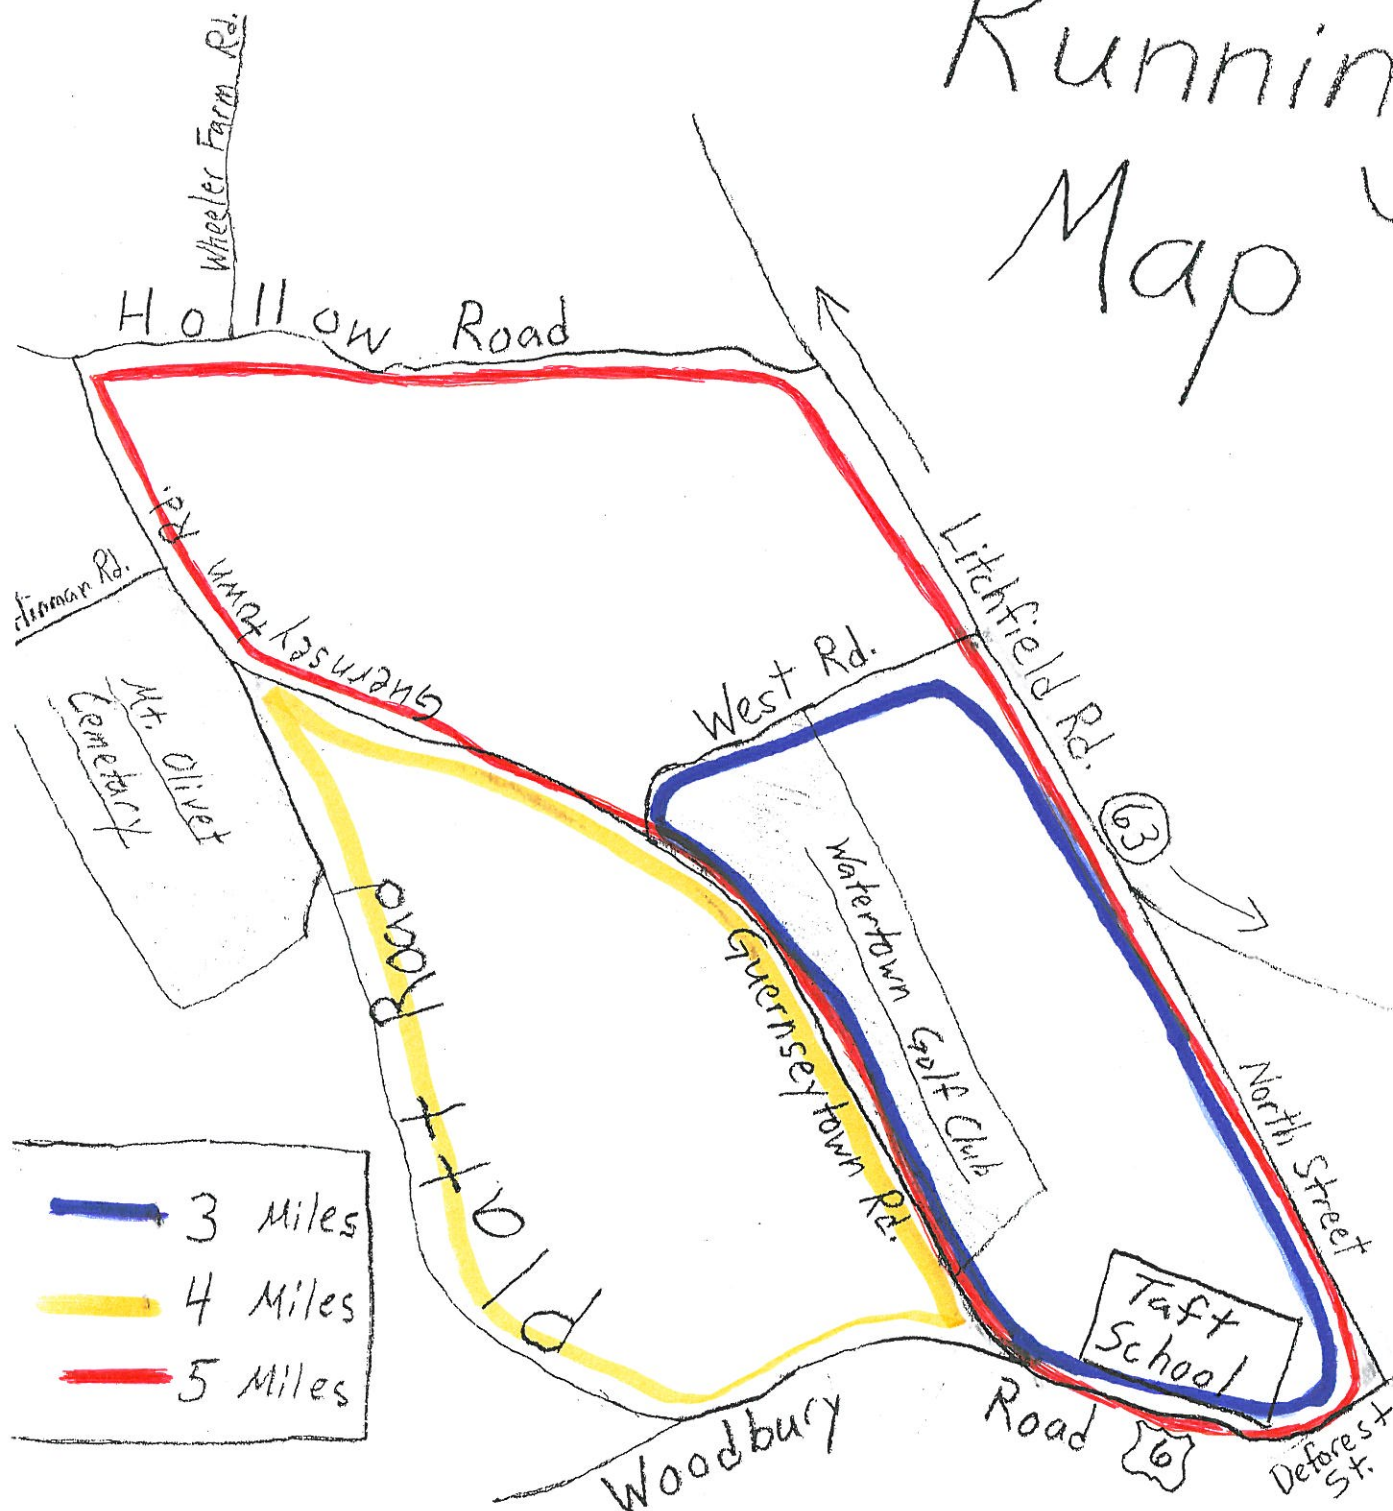

The Taft Educational Center

WORKSHOPS FOR TEACHERS

Running Map

THE TAFT SCHOOL, 110 WOODBURY ROAD, WATERTOWN, CT 06795-2100

• (800) 274-7815 & (860) 945-7837 • Fax (860) 945-7903 • TaftEdCtr@taftschool.org • www.taftschool.org/tec