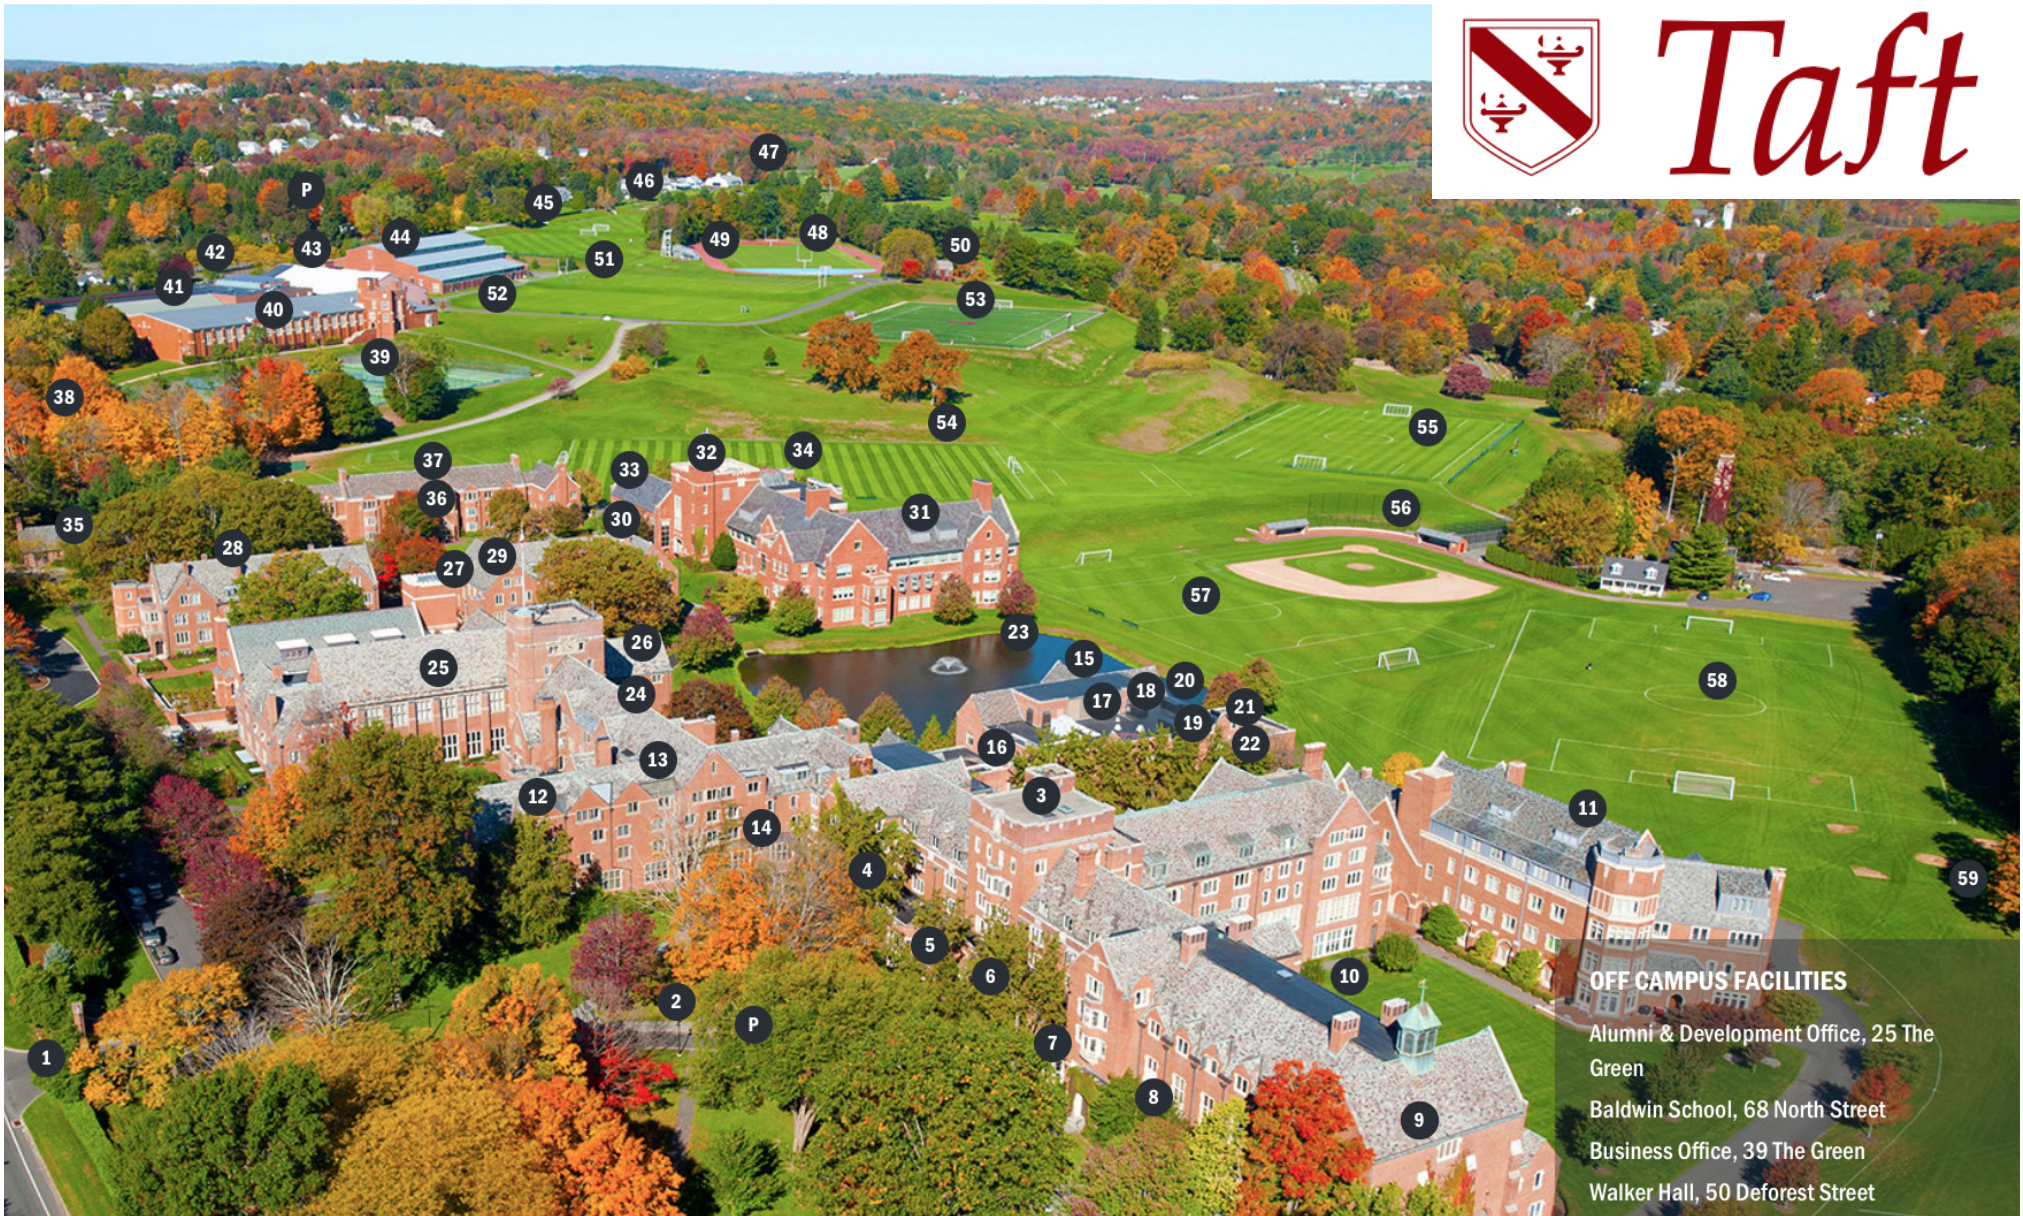

Taft

OFF CAMPUS FACILITIES

- Alumni & Development Office, 25 The Green
- Baldwin School, 68 North Street
- Business Office, 39 The Green
- Walker Hall, 50 Deforest Street

Academic Facilities

- 5 Woolworth Faculty Room
- 8 Pinto Family Language Lab
- 15 The Arts and Humanities Center
- 24 Moorhead Academic Center
- 26 Mortara Family Academic Wing
- 31 Lady Ivy Kwok Wu Science/Mathematics Center
- 32 Hulbert Taft, Jr. Library
- 33 Nancy and Ben Belcher Learning Center
- 34 Laube Auditorium

Athletic Facilities

- 39 Donaldson Family Pavilion and Tennis Courts
- 40 Donald F. McCullough '42 Athletic Center
- 41 Mays Rink
- 42 Logan Field House
- 43 Paul and Edith Cruikshank Athletic Center
- 44 Odden Hockey Arena
- 45 Girls' JV Soccer Field (fall), Boys' JV Lacrosse Field (spring)
- 46 Boys' JV Soccer Field (fall)/Boys' Thirds Lacrosse Field (spring)
- 47 Taft's Course at Watertown Golf Club
- 48 Rockefeller Field
- 49 William Weaver Track
- 50 Parents' Association Field House

- 37 Centennial Dormitory

Dining Facilities

- 20 The Donald A. Oscarson '47 Jigger Shop
- 27 Moorhead Wing

Other

- 1 Main Entrance
- 2 Main Circle
- 6 Lincoln Lobby
- 10 School Store
- 14 Admissions/Harley Roberts Room
- 23 Potter's Pond
- 30 Martin Health Center
- 36 Centennial Quadrangle
- 38 Wade House
- P Parking